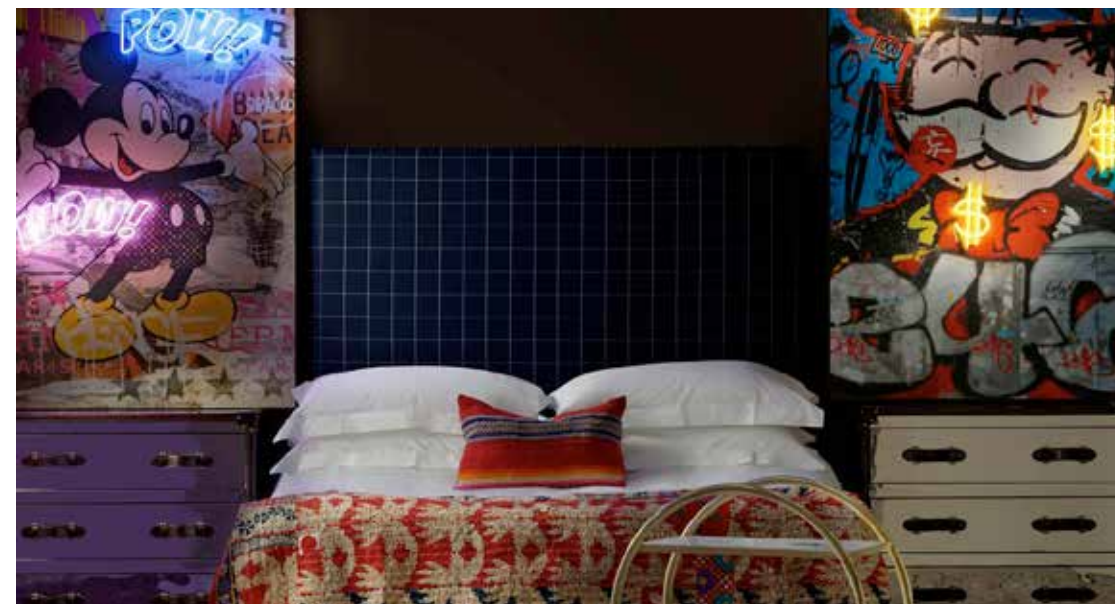

DARSAHI

interior design

A black diamond-shaped logo containing the stylized letters 'AM' in a light blue-grey color.

AM

LUXURY FURNITURE PACKAGES

“ Our expertly curated furnishing schemes are designed to include all of the items required to furnish your property. If you have a specific request or style, then please contact us to discuss how we can create a more bespoke package ”

the Living Room

“Your living room is one of the most lived-in rooms in your home. To make it the best it can be, Darsah Interiors have curated this collection to incorporate both style and comfort”

The Master Bedroom

“ *The master bedroom should be your favourite space in your home. This stunning bedroom set was created to fuse luxury and tranquillity* ”

The Second Bedroom

The Geneva Package

“ This stylishly appointed guest room will certainly give your guests the wow-factor whilst making them feel incredibly welcome ”